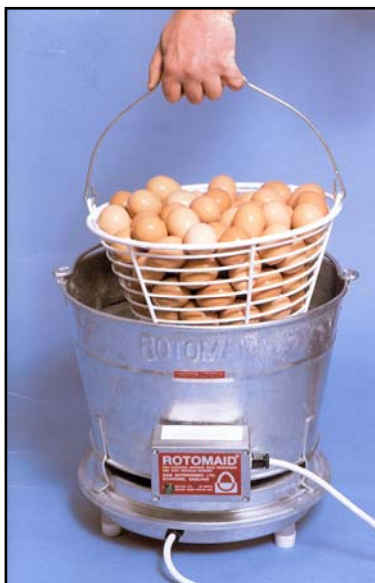

ROTOMAID egg washers

Two units: the upper unit contains a heating element and thermostat. The lower unit is a plate with agitating movement.

- 220 Volt, 50Hz.
- 1500 Watt.
- Washing period \pm 5 minutes.

N° 74-1100
Rotomaid egg washer for 100 eggs

The temperature is factory set at 37°C.

Nr. 74-1200
Rotomaid egg washer for 200 eggs

The temperature is adjustable

Nr. 74-1101 Egg basket, plastic coated. Capacity 100 eggs
Nr. 74-1201 Egg basket, plastic coated. Capacity 200 eggs